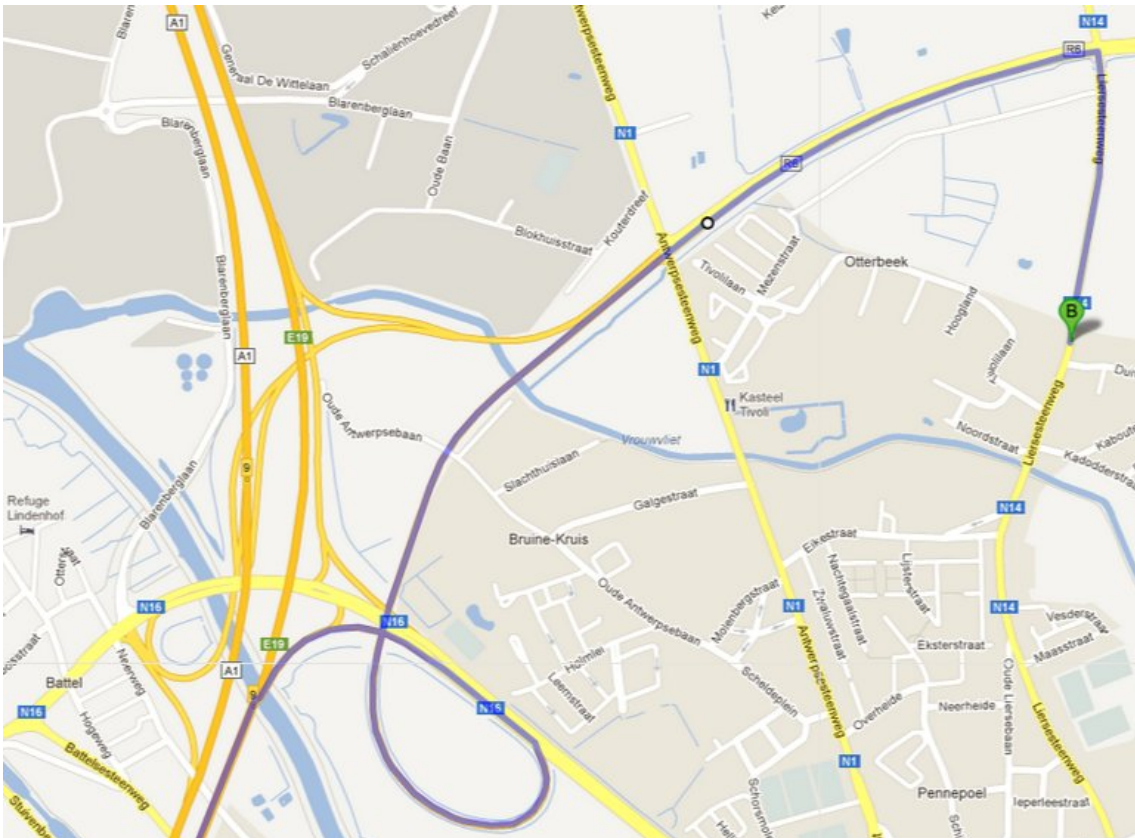

## Directions to The Boosting Company

Adress: Liersesteenweg 411, 2800 Mechelen, Belgium

### Coming from Brussels

On the E19 to Antwerp, take exit 9 Mechelen-Noord, and keep all the way to the right. U will take a large turn to the right in the direction of Lier. Follow the R6 for 2 km. At the second traffic-lights (large intersection with the Liersesteenweg), turn right. You are now on the Liersesteenweg, the office is located on number 411, this is after 650 m on the right-hand side.

## Coming from Antwerp

On the E19 to Brussels, take exit 9 Mechelen-Noord. Turn right at the traffic-lights. Take the right exit, with the direction of Lier. U will take a large turn to the right. Follow the R6 for 2 km. At the second traffic-lights (large intersection with the Liersesteenweg), turn right. You are now on the Liersesteenweg, the office is located on number 411, this is after 650 m on the right-hand side.